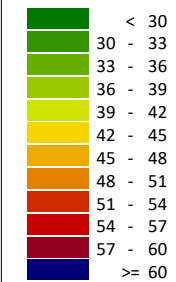

Noise Level LAeq,T
in dB(A)

FIGURE 7.2
Calculated
Noise Levels

Date: 6/12/21

Scale: NTS