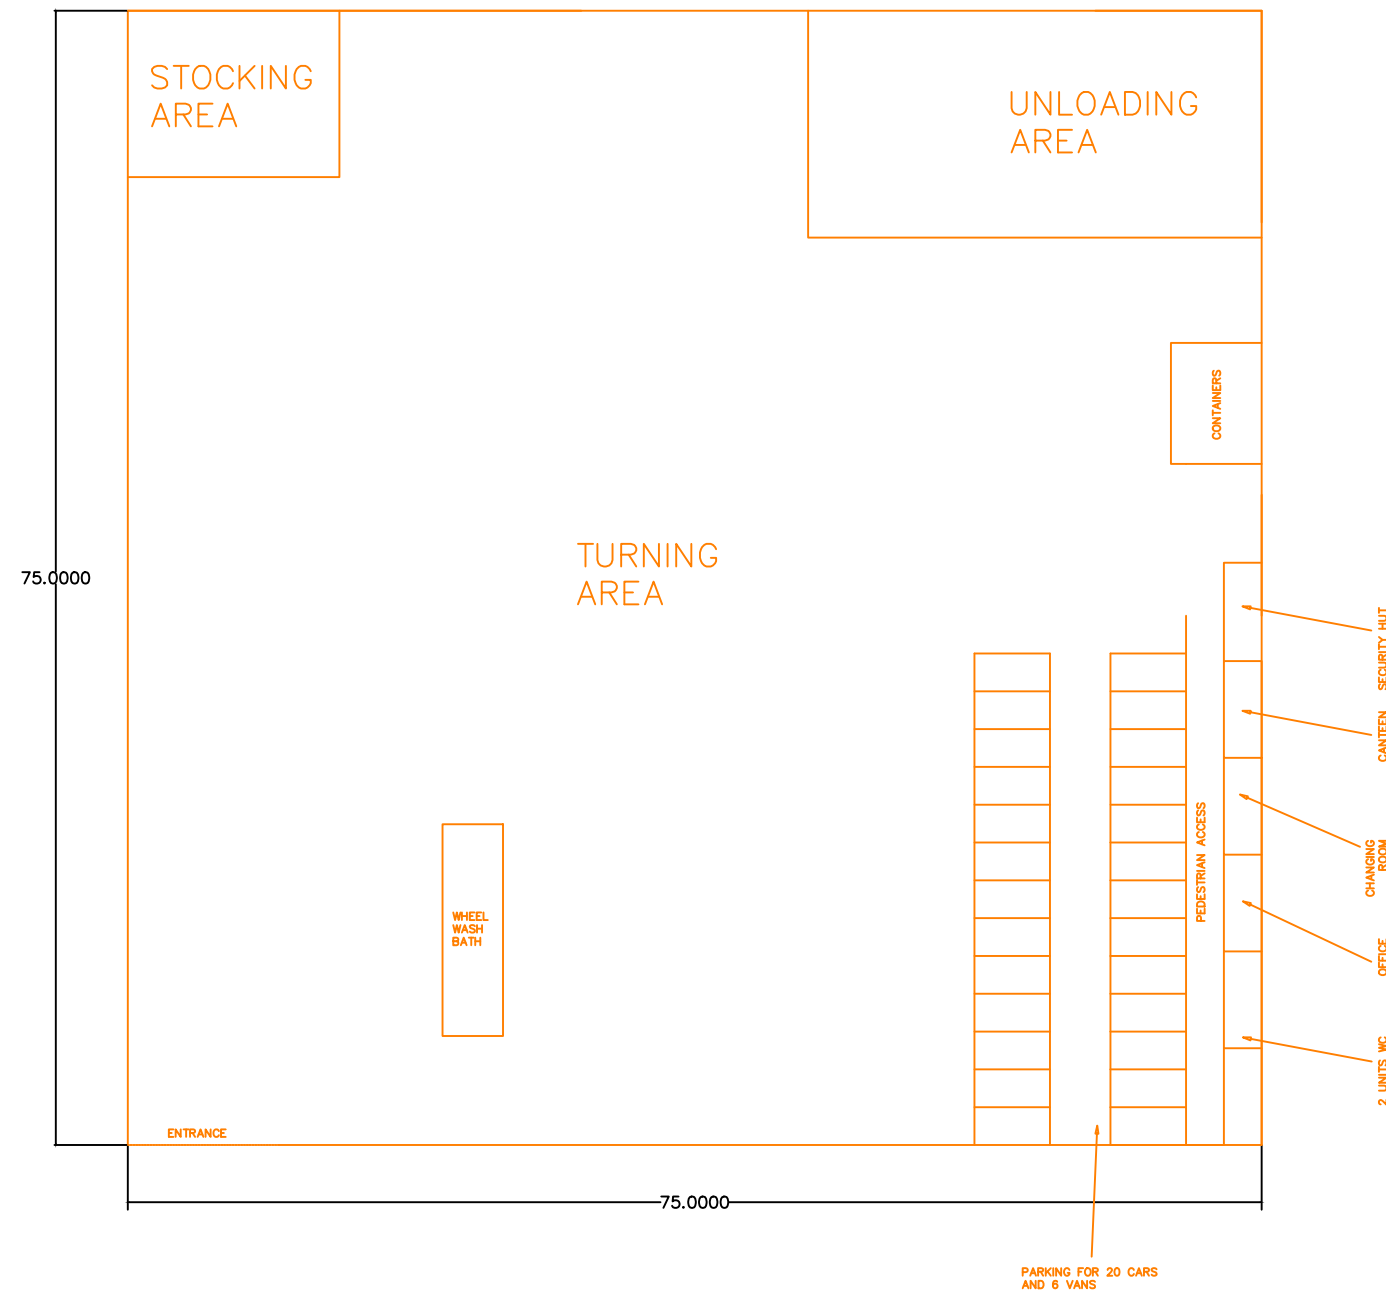

REVISIONS:

DATE: 20 October 2021

TITLE:  
Indicative construction compound

PROJECT TITLE:  
Belvoir

LOCATION:  
NG32 1PE

REV:   A

FILENAME: Construction compound.dwg

**SCALE A3 @ 1:500**